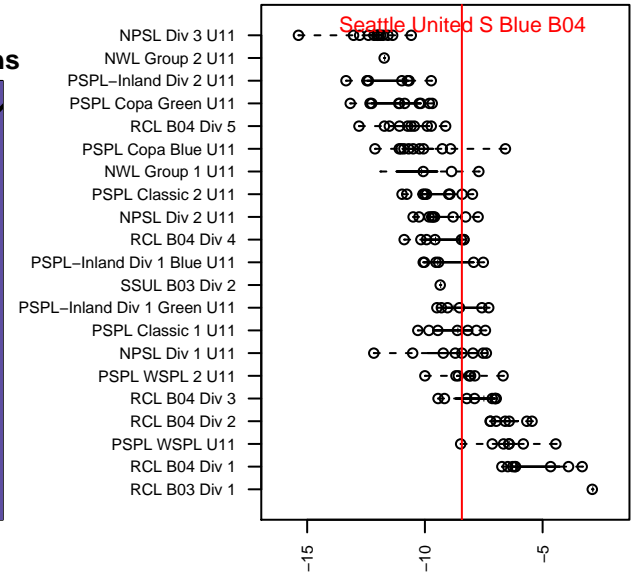

# Seattle United S Blue B04

Seattle United Regional  
 Seattle, WA  
 B04 total strength=406  
 attack=0.29 defense=0.22  
 fall league = NPSL Div 1 U11

alt names used:  
 Seattle United South B04 Blue  
 SEATTLE UNITED B04 SOUTH BLUE (WA)  
 Seattle United South Blue  
 Seattle United South B04 Blue

Venues played:  
 2015 Sounders FC Cup BU11 Silver  
 2015 REDAPT Cup Silver 9v9 U11  
 2015 NPSL Division 1 U11  
 2015 Founders Cup B04

**Seattle United S Blue B04**  
 Dots are actual minus expected GF (blue circles) and GA (red triangles).  
 Blue line is smoothed change in attack strength. Red is smoothed change in defense strength.

**attack and defense variance (black dot)  
relative to other teams  
and top 10 in region**

**attack and defense rating  
relative to others at age  
and all opponents in last 13 months**

**Performance relative to 13 month average**