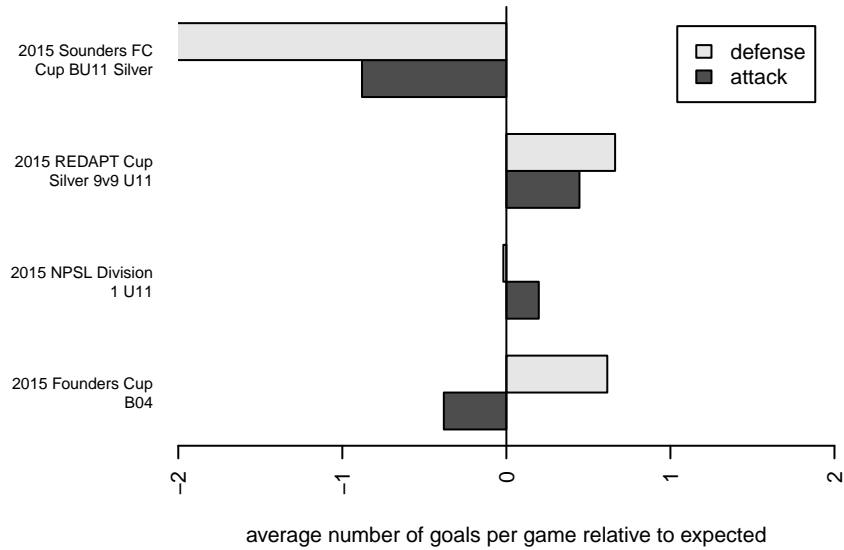

# Seattle United S Blue B04

Seattle United Regional  
 Seattle, WA  
 B04 total strength=406  
 attack=0.29 defense=0.22  
 fall league = NPSL Div 1 U11

alt names used:  
 Seattle United South B04 Blue  
 SEATTLE UNITED B04 SOUTH BLUE (WA)  
 Seattle United South Blue  
 Seattle United South B04 Blue

Venues played:  
 2015 Sounders FC Cup BU11 Silver  
 2015 REDAPT Cup Silver 9v9 U11  
 2015 NPSL Division 1 U11  
 2015 Founders Cup B04

**Seattle United S Blue B04**  
 Dots are actual minus expected GF (blue circles) and GA (red triangles).  
 Blue line is smoothed change in attack strength. Red is smoothed change in defense strength.

**attack and defense variance (black dot)  
relative to other teams  
and top 10 in region**

**attack and defense rating  
relative to others at age  
and all opponents in last 13 months**

**Performance relative to 13 month average**