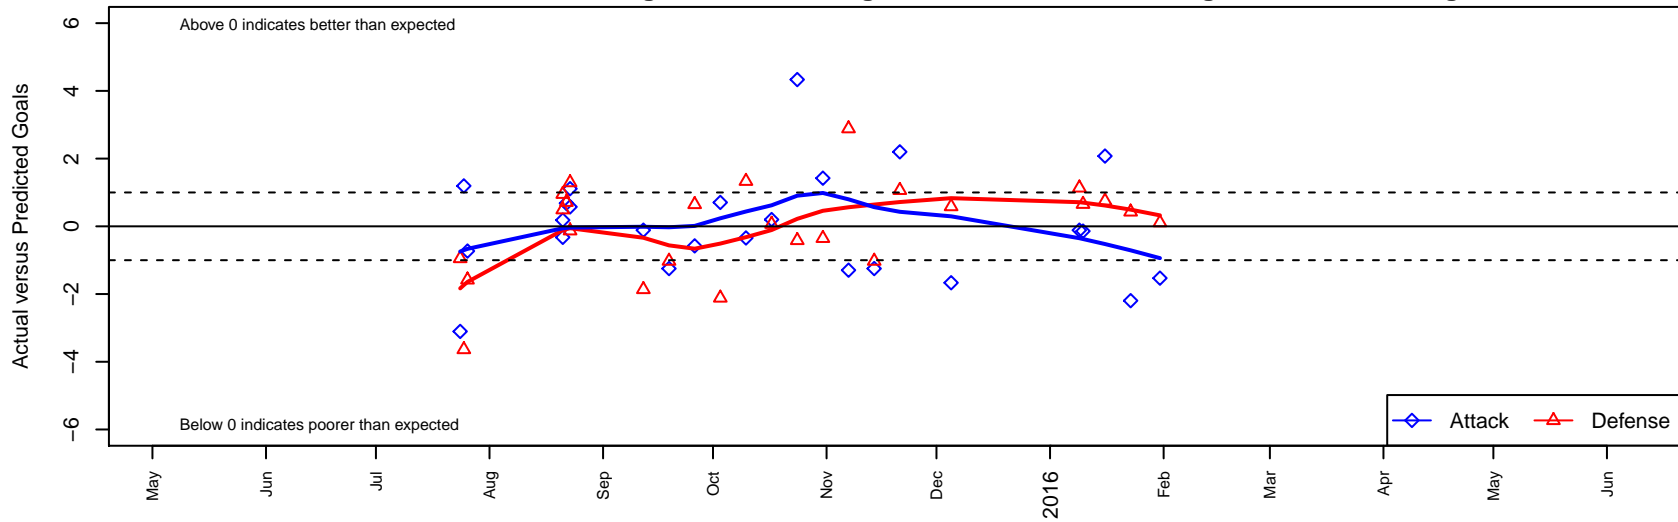

# Seattle United S Blue B04

Seattle United Regional  
 Seattle, WA  
 B04 total strength=406  
 attack=0.29 defense=0.22  
 fall league = NPSL Div 1 U11

alt names used:  
 Seattle United South B04 Blue  
 SEATTLE UNITED B04 SOUTH BLUE (WA)  
 Seattle United South Blue  
 Seattle United South B04 Blue

Venues played:  
 2015 Sounders FC Cup BU11 Silver  
 2015 REDAPT Cup Silver 9v9 U11  
 2015 NPSL Division 1 U11  
 2015 Founders Cup B04

**Seattle United S Blue B04**  
 Dots are actual minus expected GF (blue circles) and GA (red triangles).  
 Blue line is smoothed change in attack strength. Red is smoothed change in defense strength.

**attack and defense variance (black dot)  
relative to other teams  
and top 10 in region**

**attack and defense rating  
relative to others at age  
and all opponents in last 13 months**

**Performance relative to 13 month average**